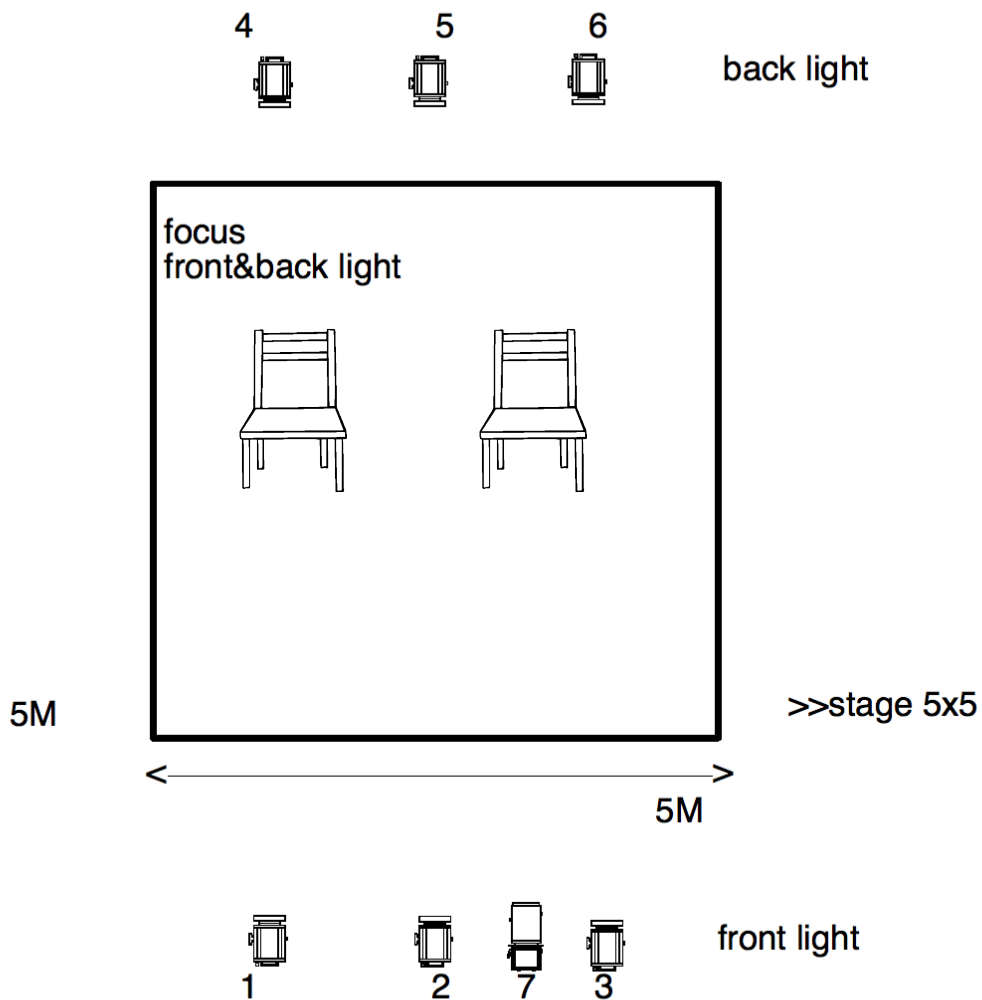

CRAZY NAILS! CONDUITE LUMIERE

Any question: gaellesolal@gmail.com

+32486883227

1-before the show:

black and then full light (1,2,3,4,5,6)

2- VIVALDI: full light

3-BLACKBIR: full light

4- ISNT SHE LOVELY? Full light