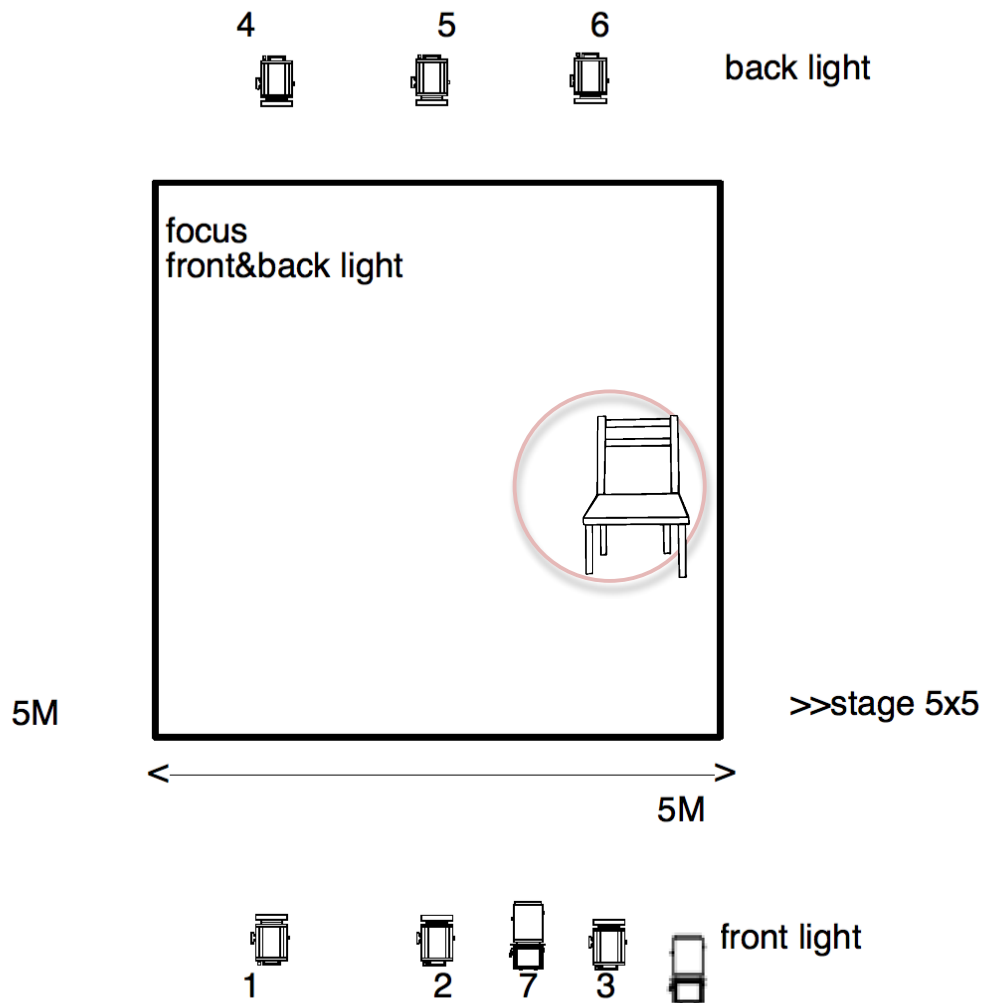

Change of light. FOCUS 7 (a small circle of white light to embrace the two chairs)

8- SINATRA

Boris leaves the stage. Gaëlle takes her chair to the side. Change of lights : pink/purple for Gaëlle's chair.