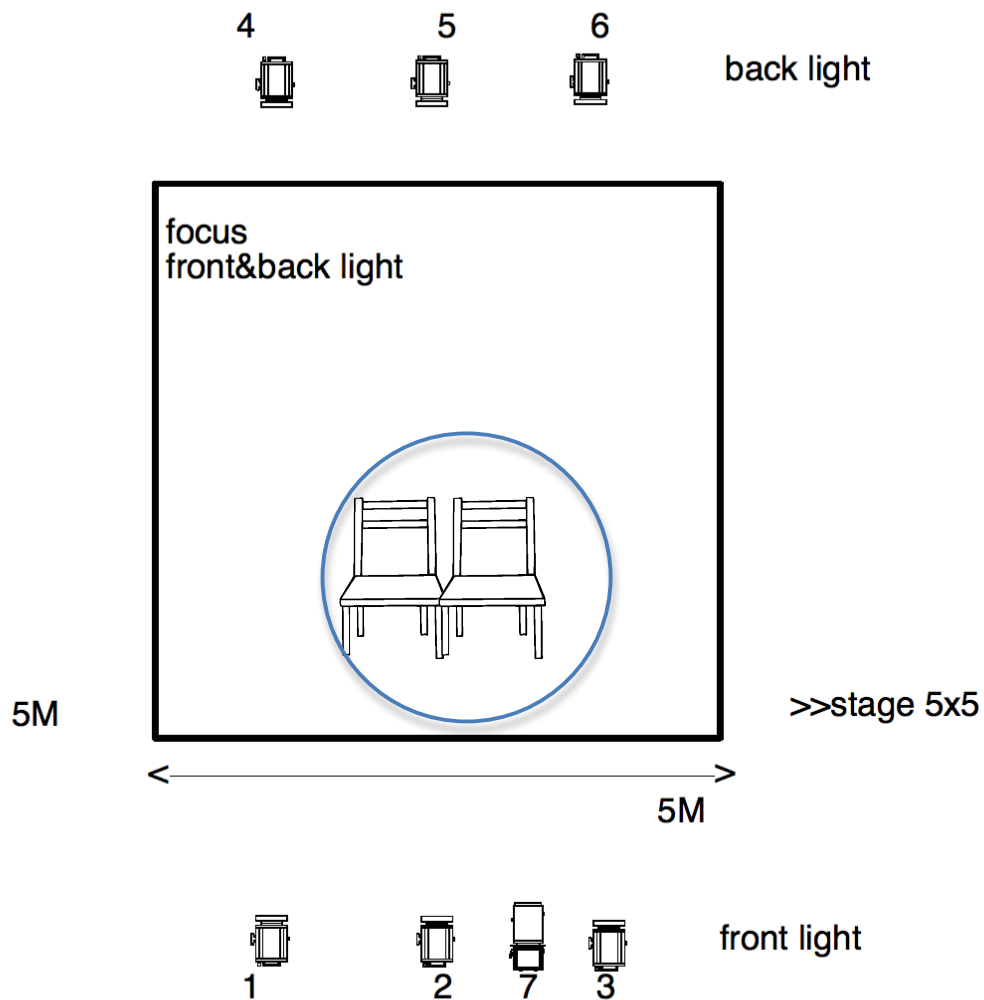

Change of light. FOCUS 7 (a small circle of white light to embrace the two chairs)

8- SINATRA

Boris leaves the stage. Gaëlle takes her chair to the side. Change of lights : pink/purple for Gaëlle's chair.